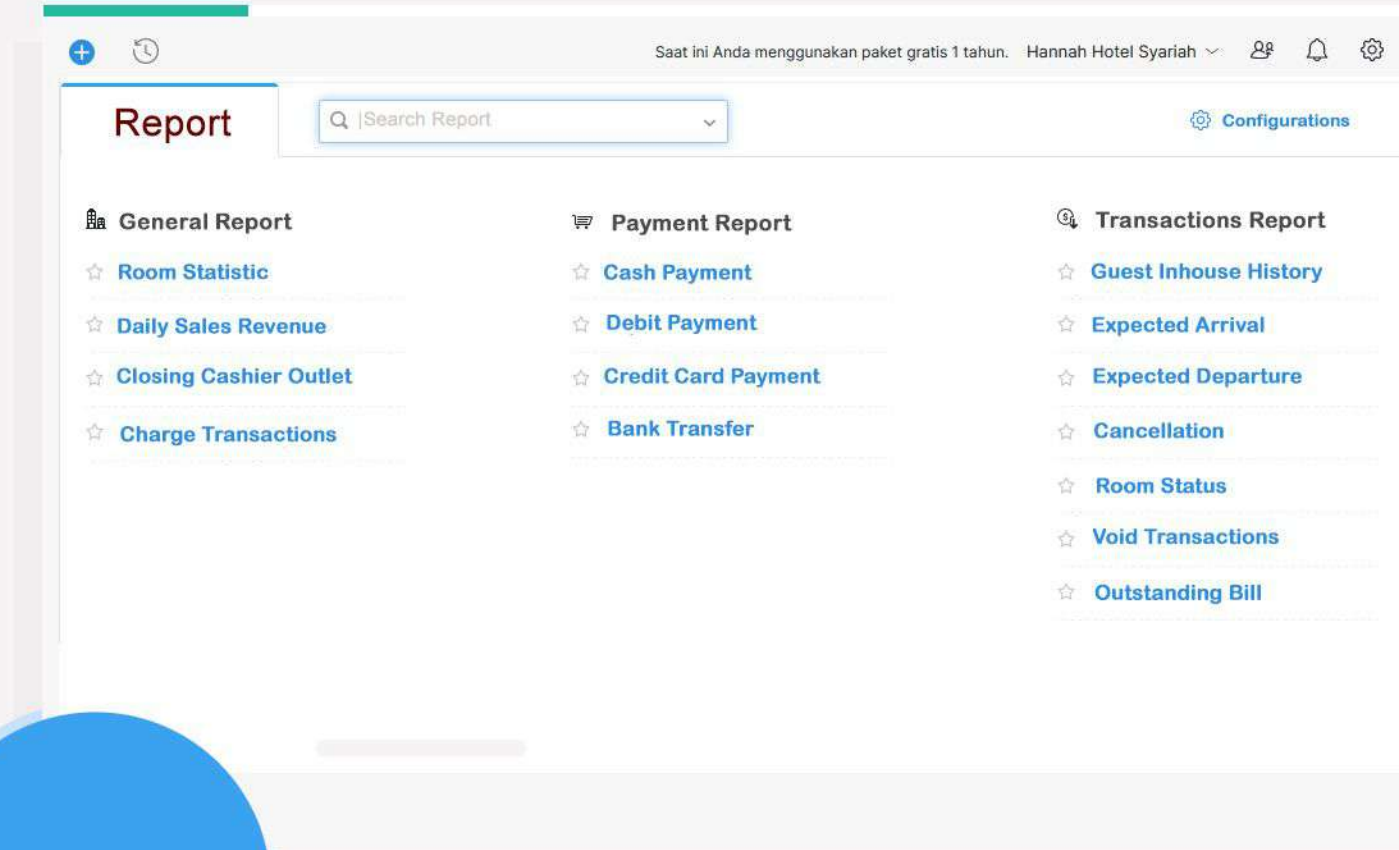

Let's explore its features in depth.
Back Office