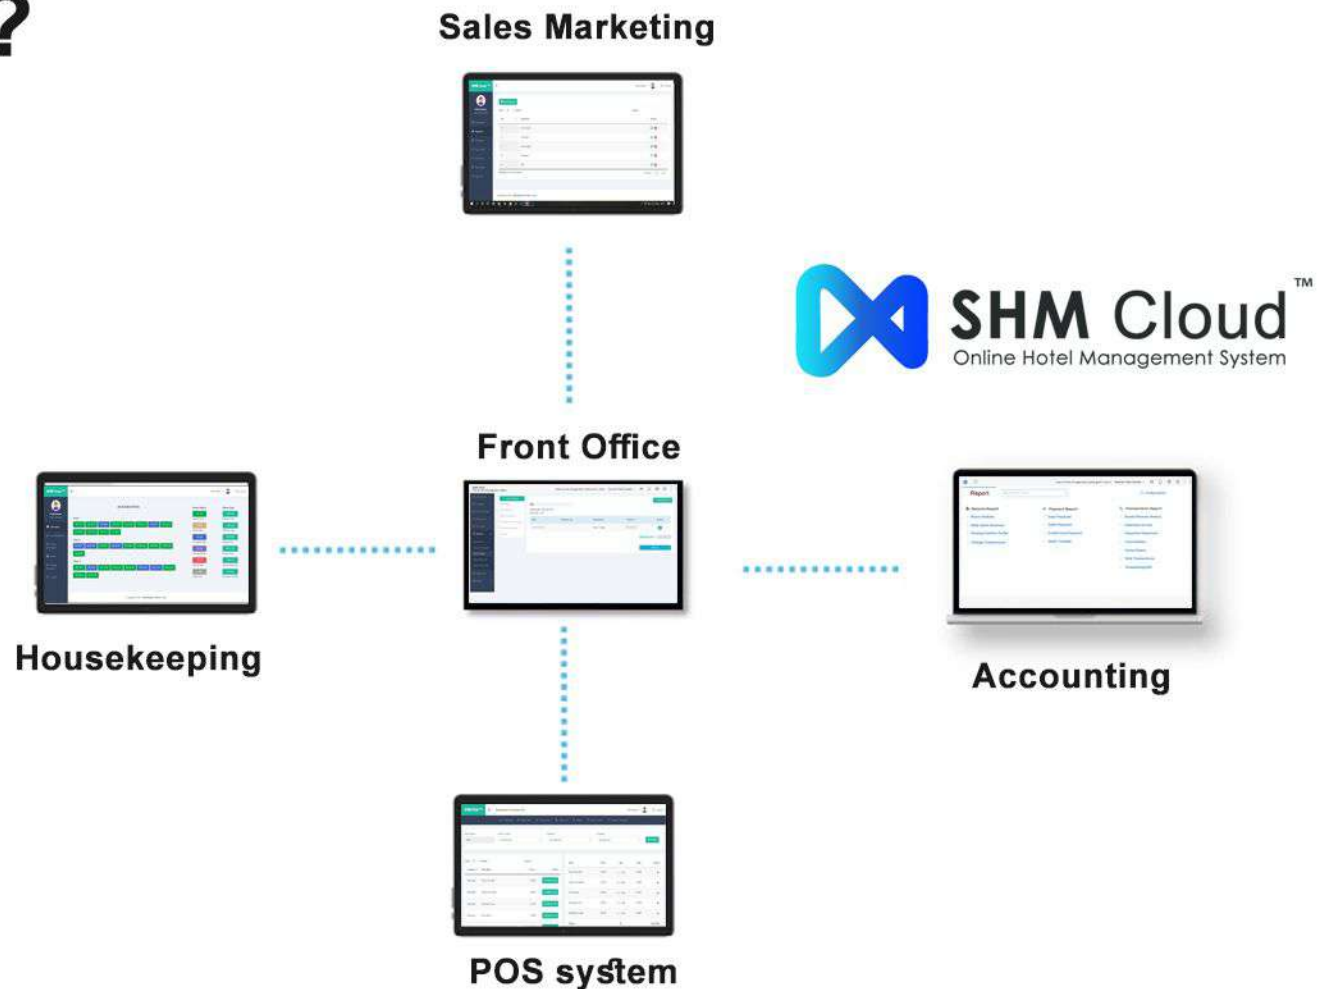

What Modules Ours?

.....